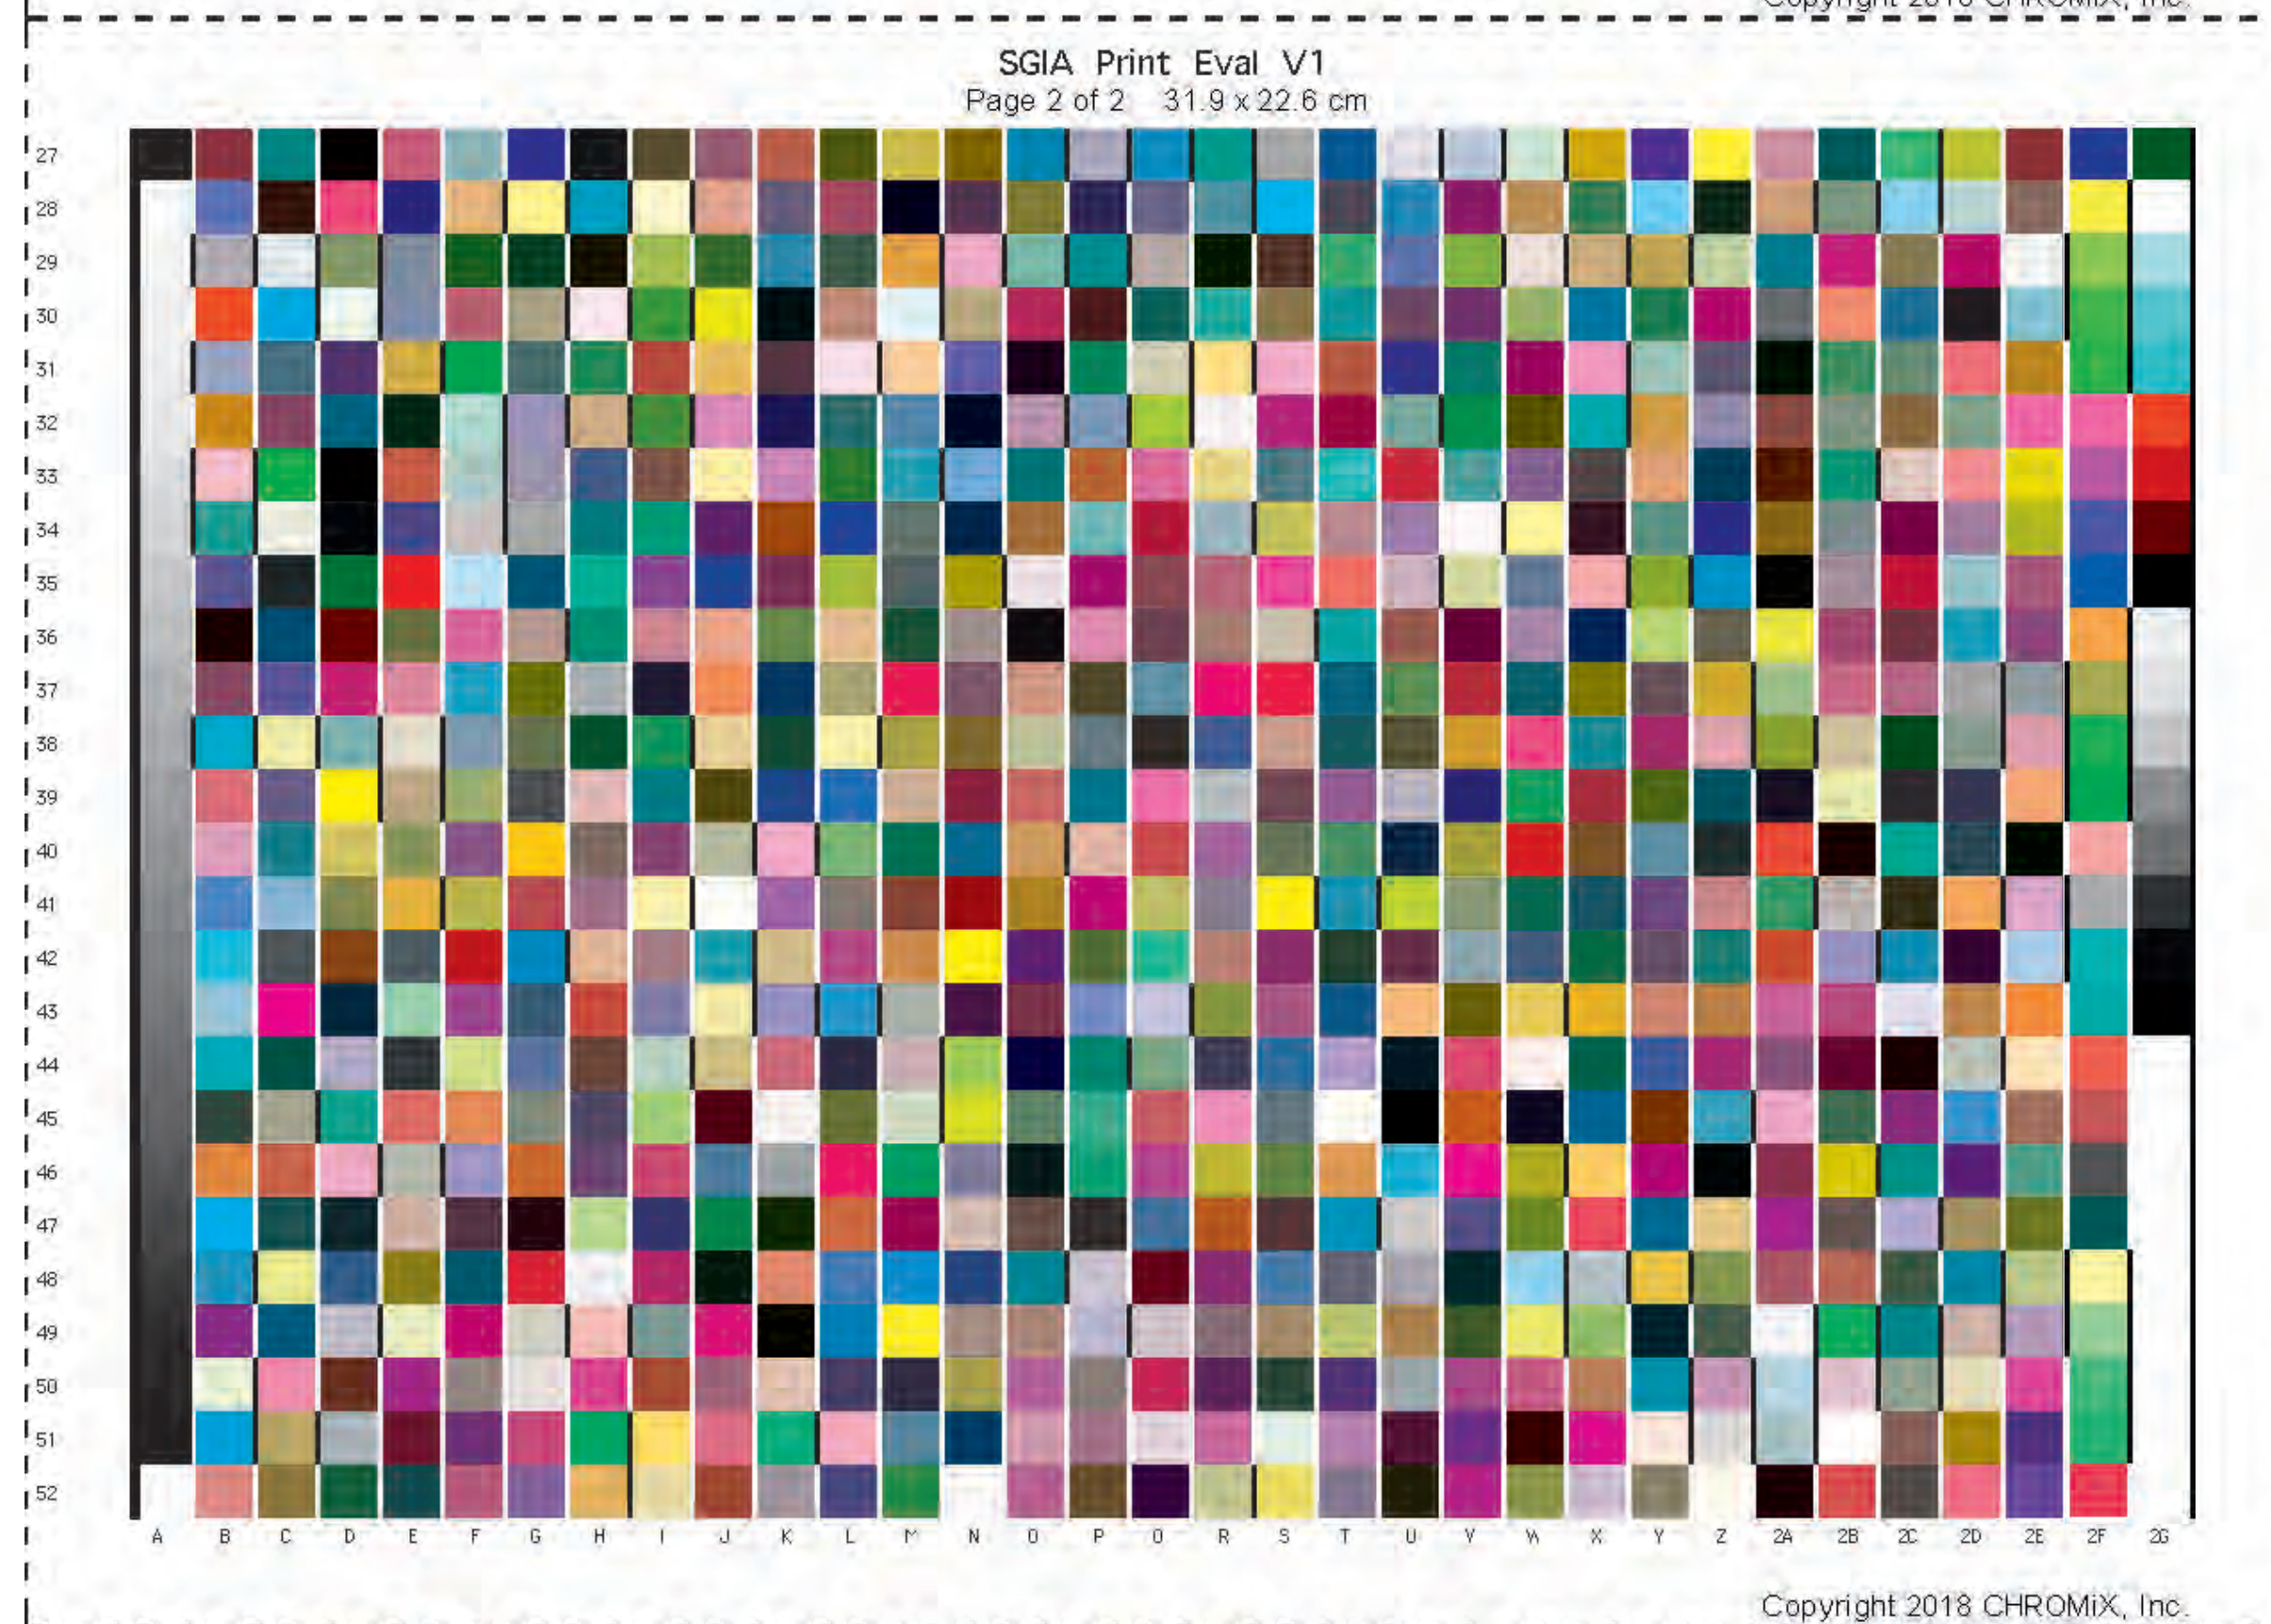

2020 Product of the Year
Test Print Shootout
Control Print