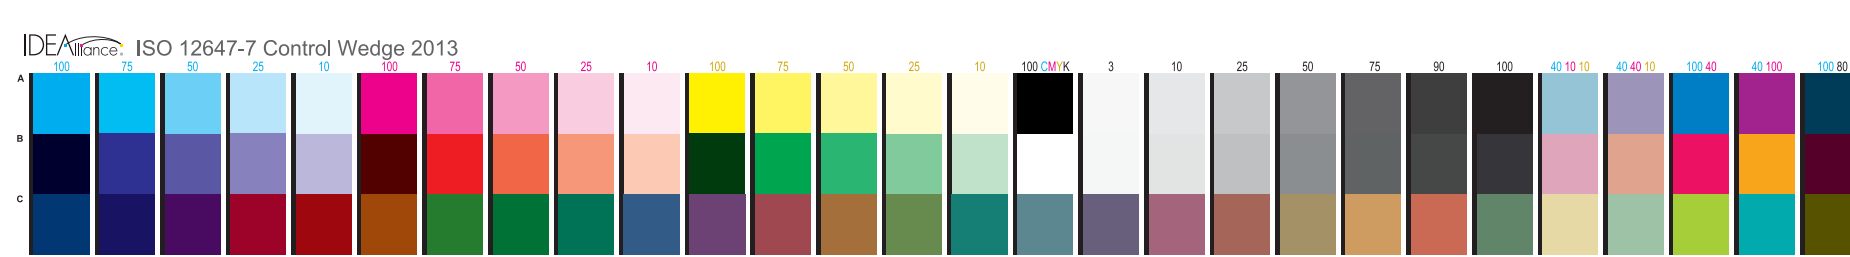

2020 Product of the Year
Test Print Shootout
Control Print